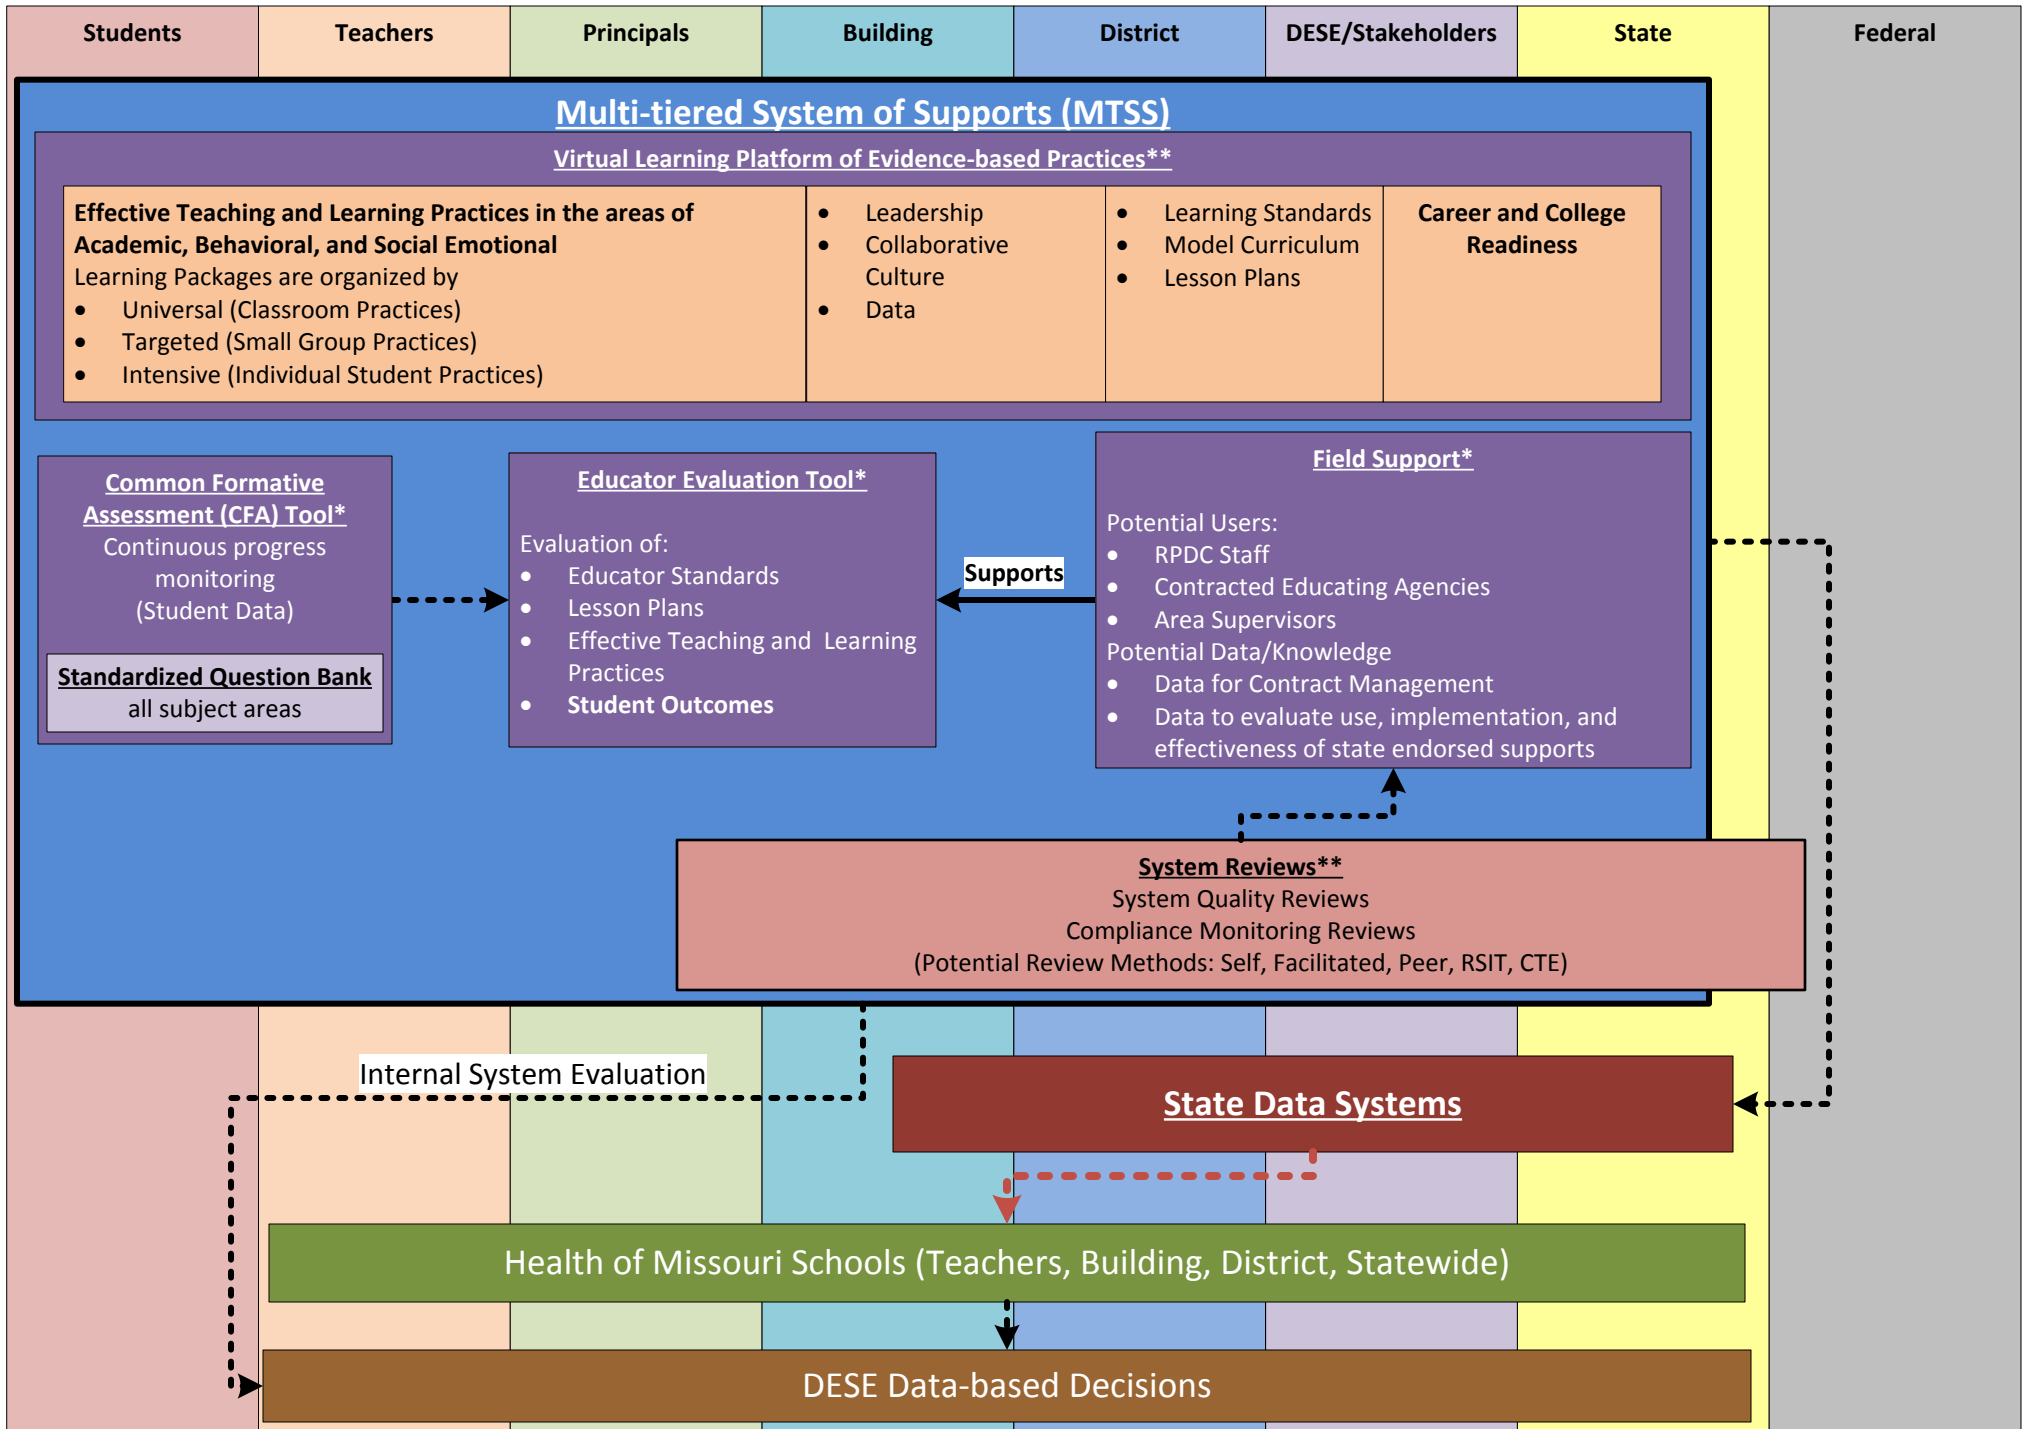

MO System of Supports for Improvement

DRAFT- 9/14/2016

* System Built or in the process of being built

**Basic system in place, but needs to be more robust